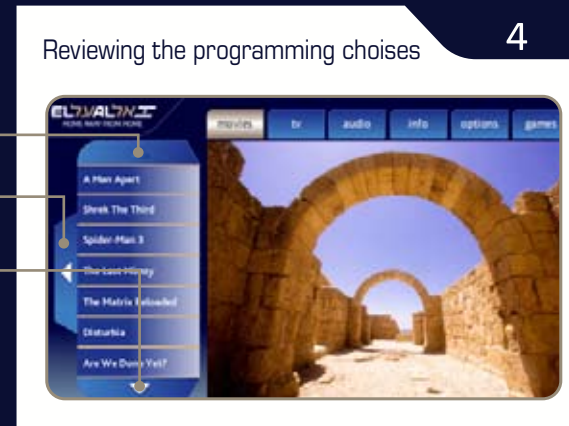

2. Introduction screen:

Tap the button to move on to the main menu screen.

3. Main menu:

These tabs contain all your entertainment options.
Tap one to review the programming selections available in each category.

4. Reviewing the programming choices:

Tap to scroll upwards
Tap to go back to previous menu
Tap to scroll downwards

5. Synopsis and play menu:

Tap to review the synopsis
Tap play to view/listen to your selection