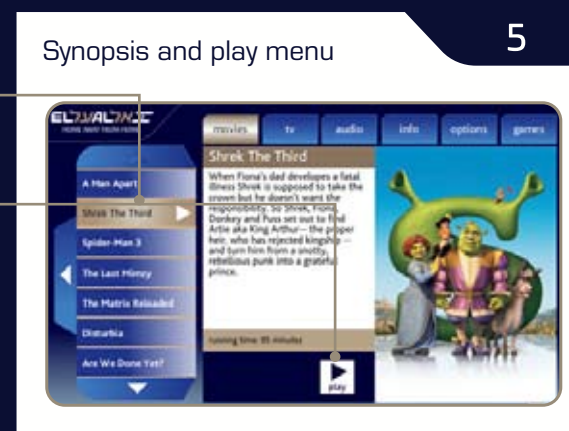

לכיוון עוצמת הקול

לכיוון בהירות התמונה

בכיבוי המסך, השמע ישאר מופעל

לכיבוי המכשיר השתמש בכפתור בחלקו השמאלי העליון של המכשיר

6 לוח בקרה

1. How to use your personal entertainment system:

Slide the power button on the top left of the device to turn on the player.
The player is touch screen controlled and works best with a light tap of the fingernail.

2. Introduction screen:

Tap the button to move on to the main menu screen.

3. Main menu:

These tabs contain all your entertainment options.
Tap one to review the programming selections available in each category.

4. Reviewing the programming choices:

Tap to scroll upwards
Tap to go back to previous menu
Tap to scroll downwards

5. Synopsis and play menu:

Tap to review the synopsis
Tap play to view/listen to your selection

6. Control panel:

Tap the screen whilst viewing/listening to view the control panel
Tap the up/down arrows to adjust volume
Tap the +/- options to adjust screen brightness
Tap to turn the screen off audio will remain on
switching off: slide the power button to turn the player off